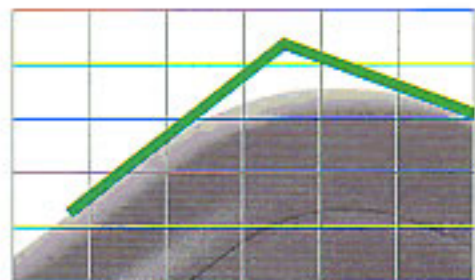

120° angular formulary
for comfortable operation