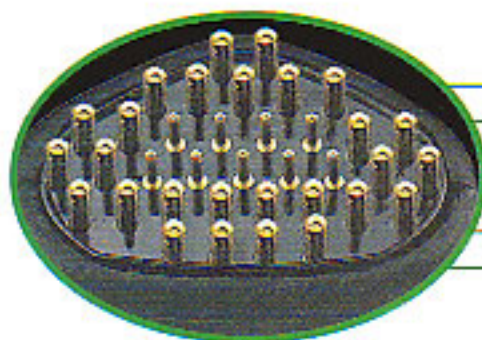

ACUPUNY

ACUPUNY

SPECIFICATIONS

Battery:

DC 9V

Output voltage:

0-300Vp-p

(Load 10 K Ω)

Frequency:

20 \pm 5Hz

Power consume:

0.4 W

Battery life:

60 Days

Weight:

120g

(Include battery)

ACUPUNY HEAD

RELIEVE VARIOUS KINDS OF PAINS

- Nervous pain
- Muscle pain
- Joint pain
- Breast pain
- Back pain
- Neck pain

36 gold-plated pins
round head

LED indicator

5-level adjustment for
comfortability